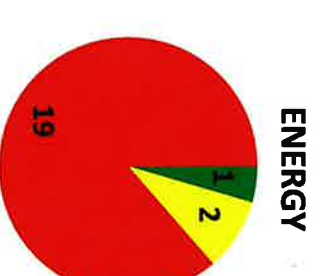

LOSING: Too Many Unfilled Positions

Over Half Cabinet Agencies Have Only 1 Confirmed Leader

■ Confirmed
 ■ Nominated
 ■ No Nominee Yet

Source: Partnership for Public Policy in Wash. Post thru 6/29/17

MEHLMAN CASTAGNETTI
ROSEN & THOMAS

EPA= 1 confirmed, 1 nominated, 11 not yet named