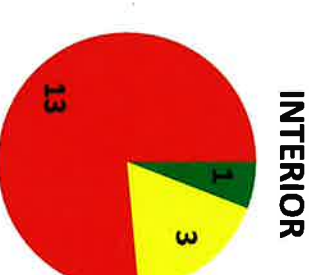

LOSING: Too Many Unfilled Positions

Over Half Cabinet Agencies Have Only 1 Confirmed Leader

■ Confirmed
 ■ Nominated
 ■ No Nominee Yet

Source: Partnership for Public Policy in Wash. Post thru 6/29/17

MEHLMAN CASTAGNETTI
ROSEN & THOMAS