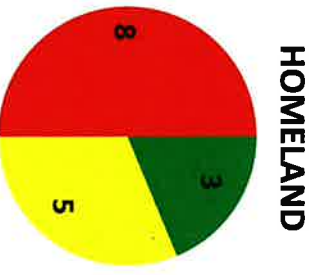

LOSING: Too Many Unfilled Positions

Over Half Cabinet Agencies Have Only 1 Confirmed Leader

■ Confirmed
 ■ Nominated
 ■ No Nominee Yet

Source: Partnership for Public Policy in Wash. Post thru 6/29/17

MEHLMAN CASTAGNETTI
ROSEN & THOMAS