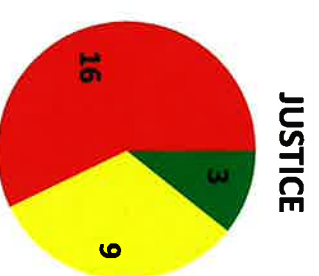

LOSING: Too Many Unfilled Positions

Over Half Cabinet Agencies Have Only 1 Confirmed Leader

■ Confirmed
 ■ Nominated
 ■ No Nominee Yet

Source: Partnership for Public Policy in Wash. Post thru 6/29/17

MEHLMAN CASTAGNETTI
ROSEN & THOMAS