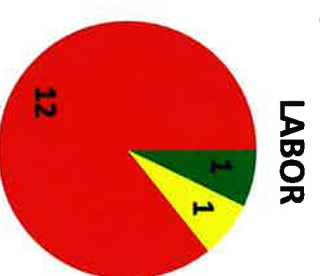

LOSING: Too Many Unfilled Positions

Over Half Cabinet Agencies Have Only 1 Confirmed Leader

■ Confirmed
 ■ Nominated
 ■ No Nominee Yet

Source: Partnership for Public Policy in Wash. Post thru 6/29/17

MEHLMAN CASTAGNETTI
ROSEN & THOMAS