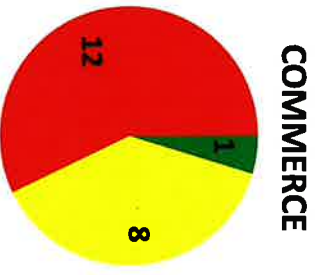

LOSING: Too Many Unfilled Positions

Over Half Cabinet Agencies Have Only 1 Confirmed Leader

■ Confirmed
 ■ Nominated
 ■ No Nominee Yet

Source: Partnership for Public Policy in Wash. Post thru 6/29/17

MEHLMAN CASTAGNETTI
ROSEN & THOMAS