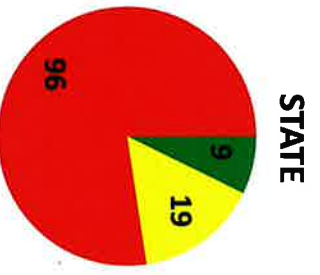

LOSING: Too Many Unfilled Positions

Over Half Cabinet Agencies Have Only 1 Confirmed Leader

■ Confirmed
 ■ Nominated
 ■ No Nominee Yet

Source: Partnership for Public Policy in Wash. Post thru 6/29/17

MEHLMAN CASTAGNETTI
ROSEN & THOMAS

EPA= 1 confirmed, 1 nominated, 11 not yet named