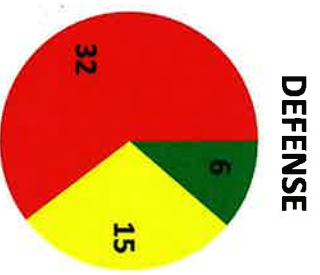

LOSING: Too Many Unfilled Positions

Over Half Cabinet Agencies Have Only 1 Confirmed Leader

■ Confirmed
 ■ Nominated
 ■ No Nominee Yet

Source: Partnership for Public Policy in Wash. Post thru 6/29/17

MEHLMAN CASTAGNETTI
ROSEN & THOMAS