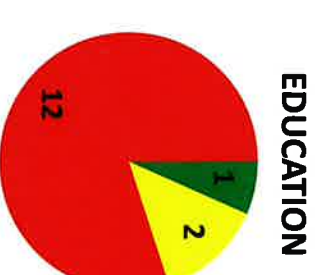

LOSING: Too Many Unfilled Positions

Over Half Cabinet Agencies Have Only 1 Confirmed Leader

■ Confirmed
 ■ Nominated
 ■ No Nominee Yet

Source: Partnership for Public Policy in Wash. Post thru 6/29/17

MEHLMAN CASTAGNETTI
ROSEN & THOMAS