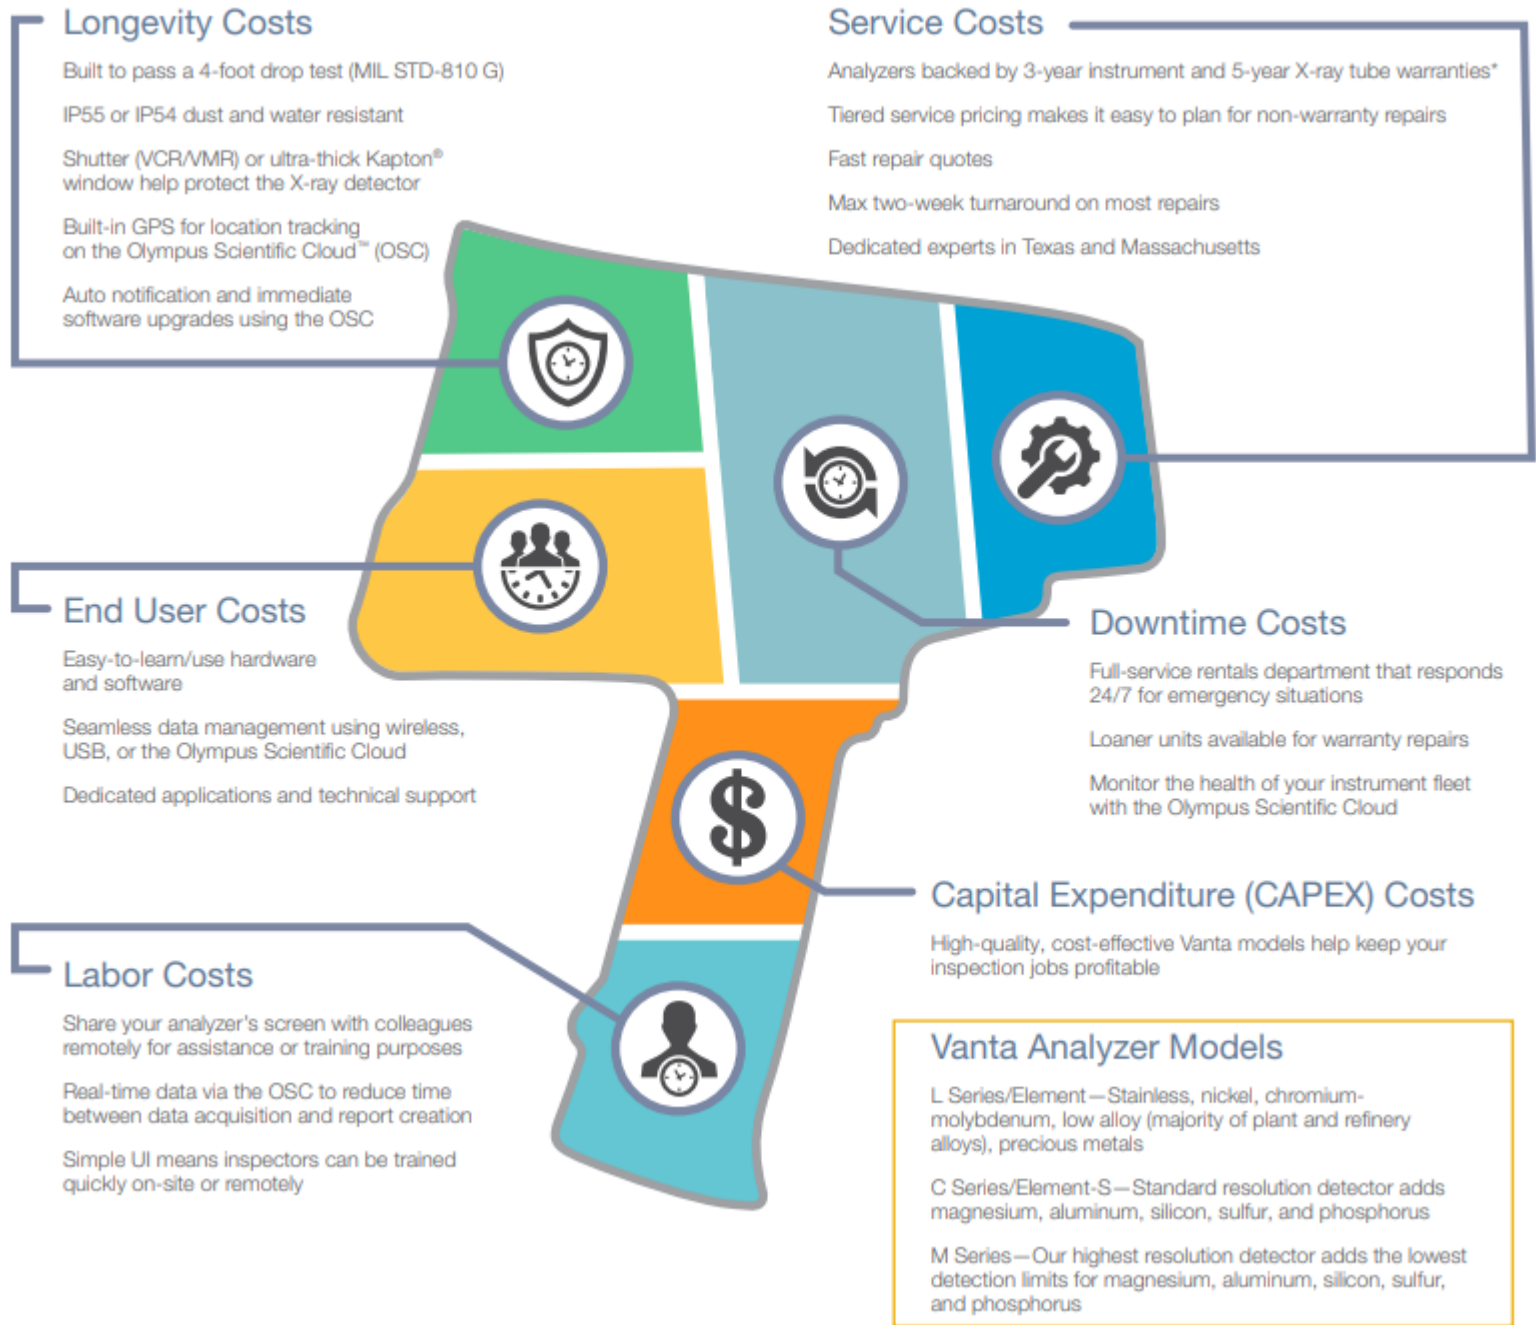

Total Cost of Ownership

Evident's Commitment to Customer Support

Evident Scientific is a leader in XRF technology with a reputation for quality and accuracy. We are committed to providing the best technical support and after-sales service for our products, applications, training, and technologies through our global network of sales and service teams