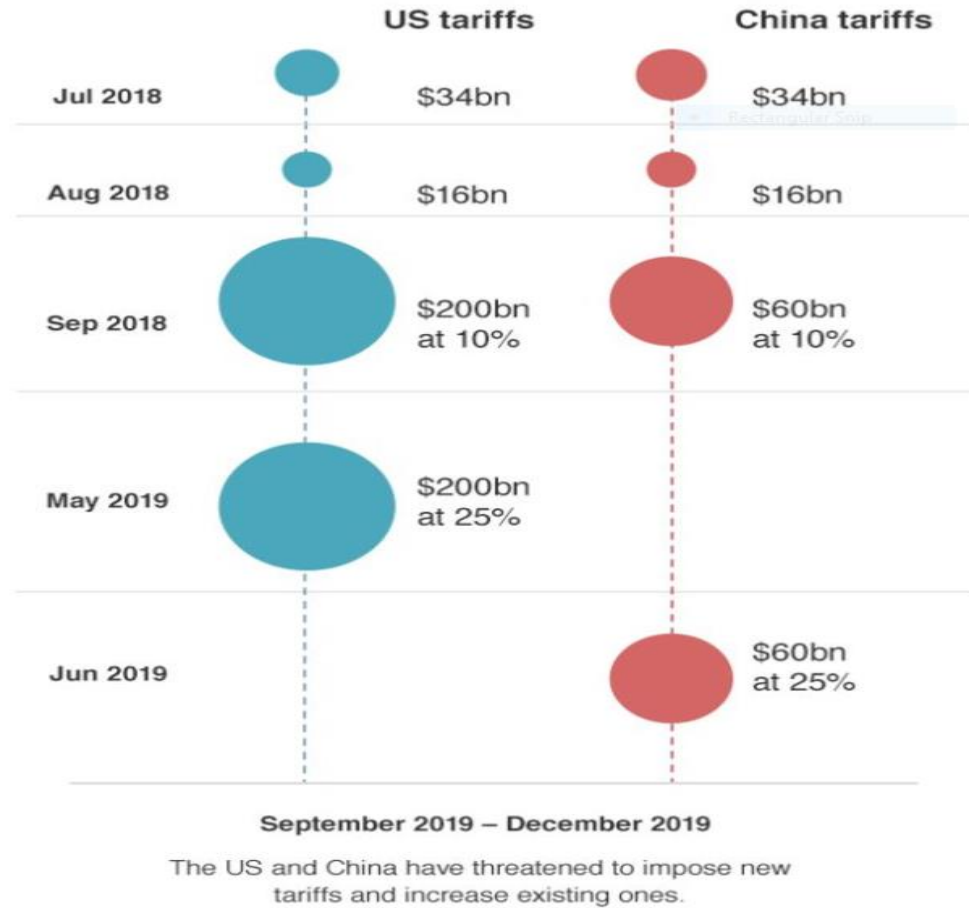

KW Plastics Troy, Alabama

Who are we?

- * Recyclers of HDPE and PP
- * KW Processes about 250 Million Pounds of HDPE and about 250 Million Pounds of PP per year

- * KW Container-
- * Consumes 100 million pounds per year of PP PCR for the production of Paint Pails

* Who is KW

How the US-China trade war has escalated

Source: BBC research

Automakers across the US and Europe enacted temporary shutdowns in March, including Detroit's Big Three, but numerous automakers are prepared to head back to work in the weeks to come.

Sean Szymkowski May 13, 2020 6:35 a.m. PT

LISTEN - 03:02

Closed for now.
General Motors

Oil prices dip below zero as producers forced to pay to dispose of excess

US crude fell to negative value for first time in history as stockpiles overwhelmed storage facilities, before rebounding to just over \$1 on Tuesday