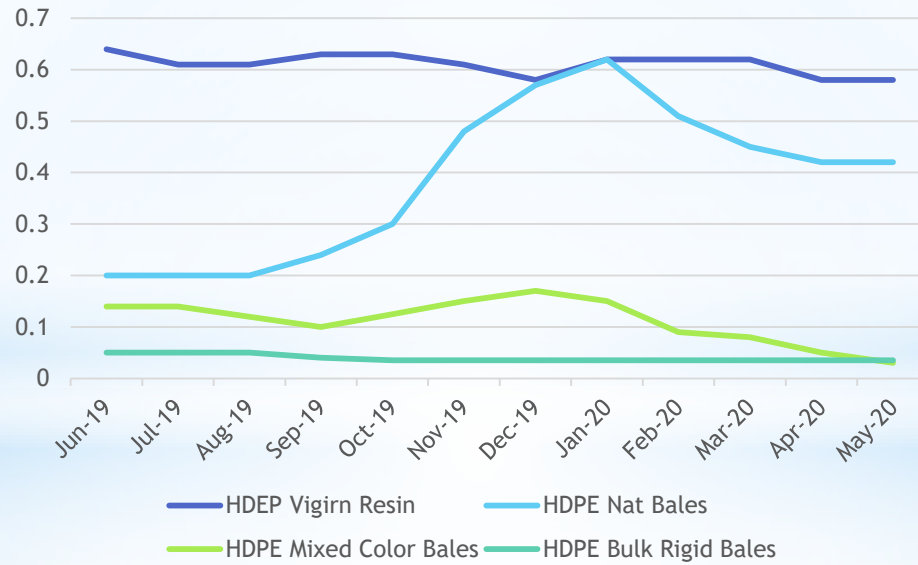

▲ A record 160m barrels of oil are currently being stored in oil tankers outside the world's shipping ports.
Photograph: US Department of Energy/EPA

PP Scrap vs PP Virgin Resin

HDPE Scrap vs Virgin Resin