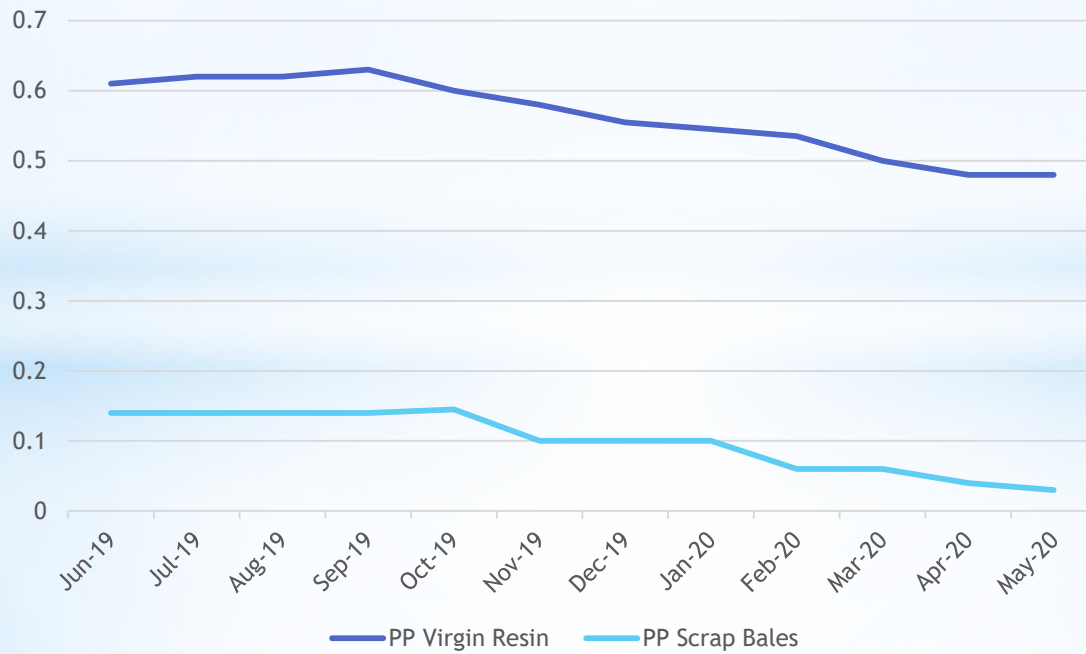

PP Scrap vs PP Virgin Resin

PP Scrap vs PP Virgin Resin