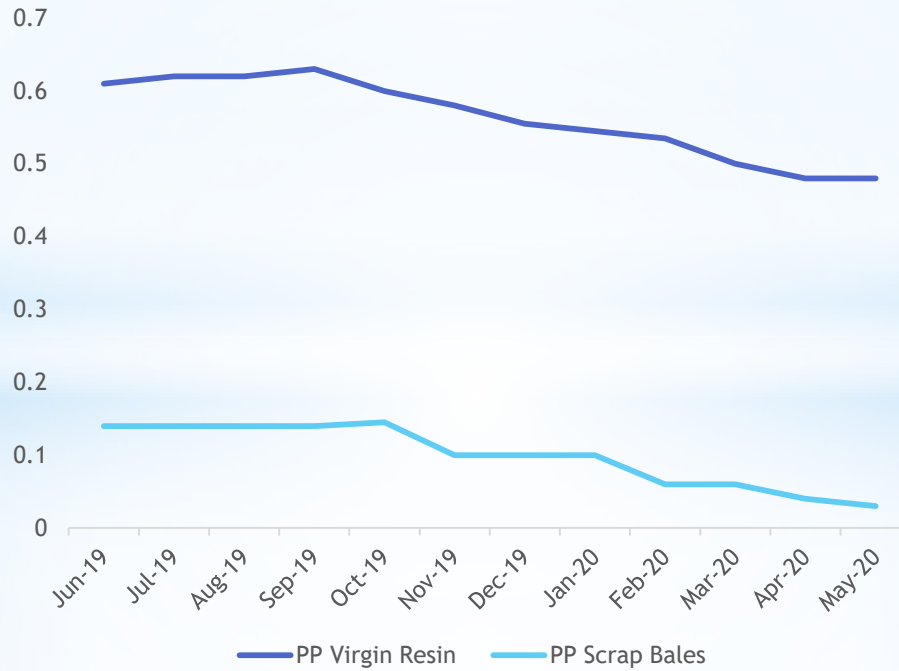

PP Scrap vs PP Virgin Resin